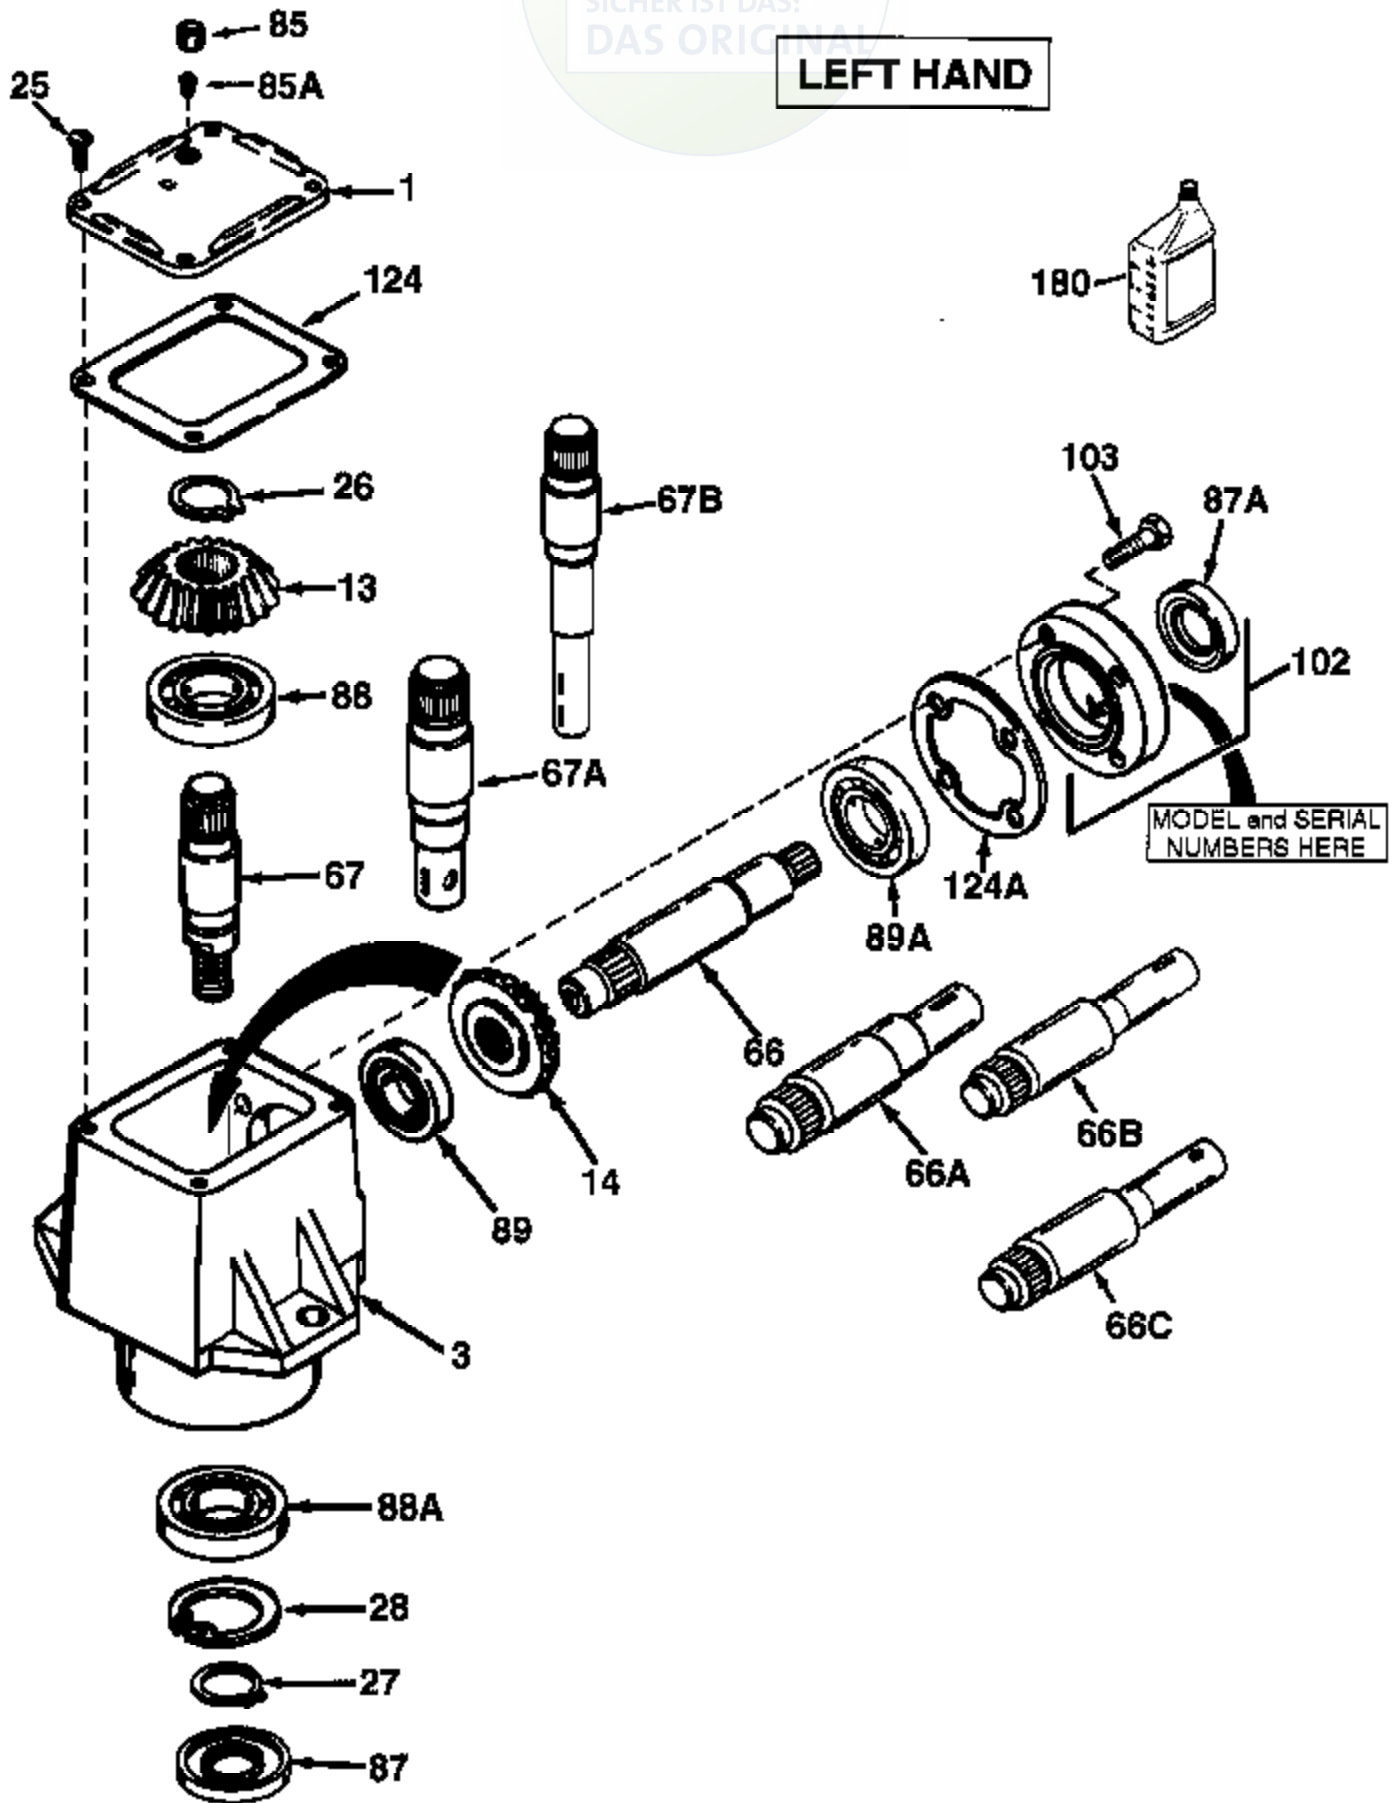

JOIST

SICHER IST DAS:
DAS ORIGINAL

LEFT HAND

Ref #	Part Number	Qty	Description
1	772067	1	Right Hand Cover
3	770092A	1	Right Angle Drive Housing
13	778101A	1	Miter Gear (17 teeth-steel)
14	778101A	1	Miter Gear (17 teeth-steel)
25	792025	4	Screw, 10-24 x 1/2"
26	788018	1	Retaining Ring
27	788019	1	Retaining Ring
28	792119	1	Retaining Ring
66	776041A	1	Input Shaft
67	776261	1	Output Shaft
85	792039	1	Pipe Plug, 1/8-27
87	788029A	1	Oil Seal 7/8"
87A	788031	1	Oil Seal 7/8"
88	780034	1	Ball Bearing 7/8"
89	780024	1	Ball Bearing 3/4"
102	786029	1	Retainer Cap
103	792026	4	Bolt, 1/4-20 x 7/8"
124	788028	1	Gasket
124A	788030B	1	Retainer Gasket

1000-1000-054A Page 2 of 2

Peerless